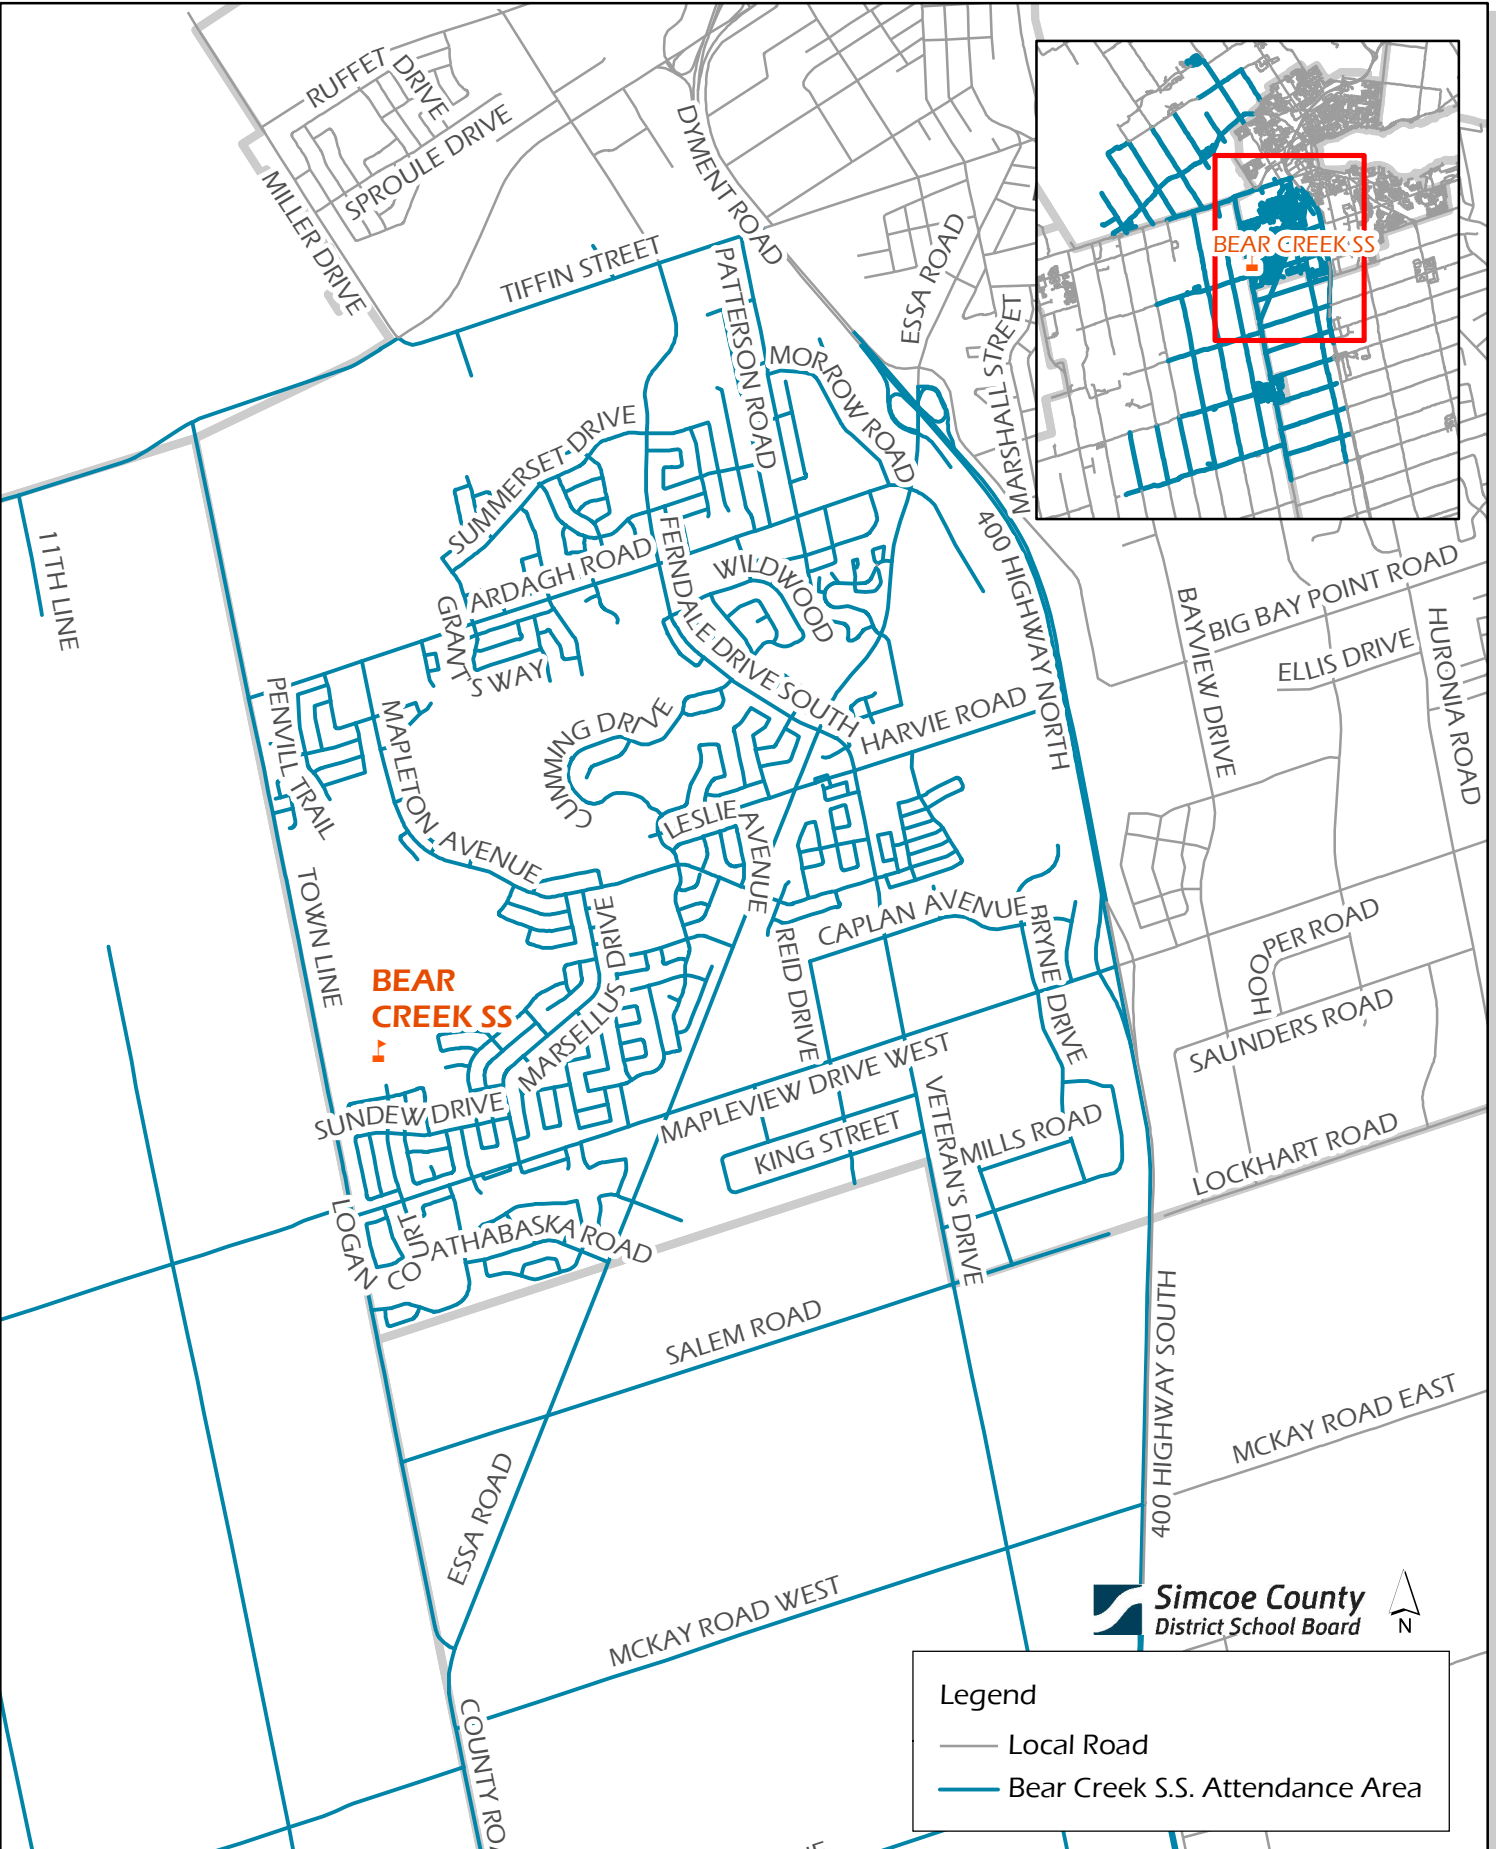

Bear Creek Secondary School Attendance Area
January 2014

Bear Creek Secondary School
100 Red Oak Dr., Barrie, ON L4N 9M5
705-725-7712

Legend

- Local Road
- Bear Creek S.S. Attendance Area